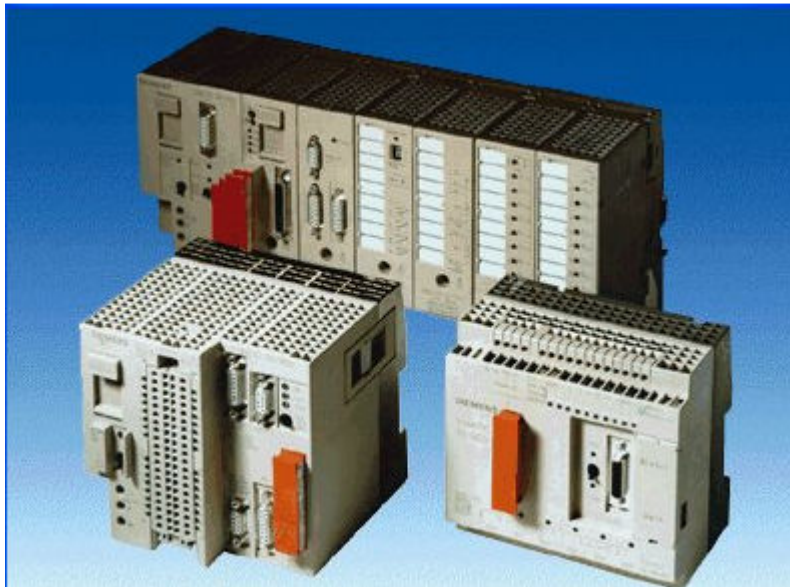

SIMATIC S5 - S5-90U, S5-95U/F, S5-100U

Area of application

S5-90U/S5-95U

The S5-90U and S5-95U programmable controllers are compact mini PLCs used for the economical solution of simple automation tasks. They can be employed for control tasks that are of a simple structure and where little space is available for their installation.

S5-95F

The S5-95F programmable controller is a fail-safe mini PLC for the lower application range.

S5-100U

The S5-100U programmable controller is suitable for the solution of the most varied types of automation tasks. The S5-100U has a modular design.